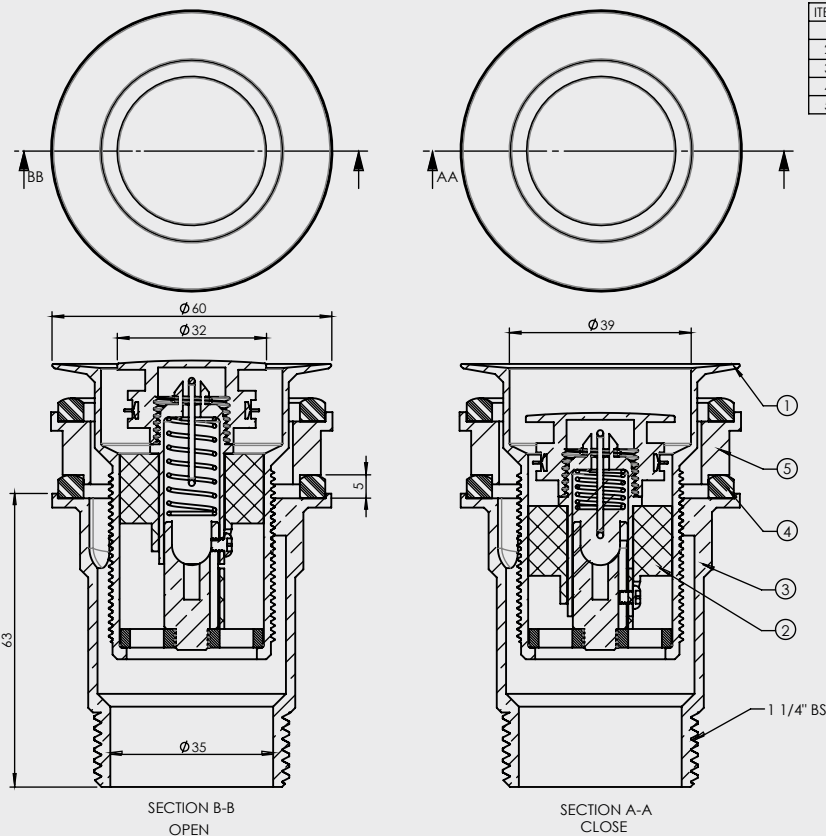

BASIN POP DOWN™ 32mm

PLUG & WASTES

- Suits basins with 32mm or 40mm outlet with or without overflow
- Innovative quick remove cartridge
- Lifetime replacement guarantee on cartridge
- World Wide Patent Granted or Pending
- Available in a range of finishes

CODE	OUTLET SIZE	FINISH	CARTON QTY
21800.01	32mm	Chrome	32

ITEM	PART No.	DESCRIPTION	QTY.
1	100206	FLANGE POP DOWN 60mm DIA	1
2	100024	POP DOWN VALVE WITH UPSIDE DOWN SPRING	1
3	100050	BACK NUT FOR POP DOWN 32mm	1
4	100219	POP DOWN DELUX WASHER	2
5	100056	SPACER FOR POP DOWN	1

NOTE:
PRODUCT TO BE PACK IN PLASTIC BAG
THEN INDIVIDUAL CARTON.

ISO VIEW