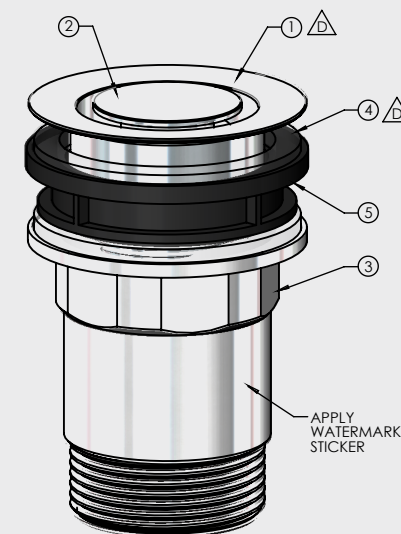

BASIN POP DOWN™ 32mm

PLUG & WASTES

- Suits basins with 32mm or 40mm outlet with or without overflow
- Innovative quick remove cartridge
- Lifetime replacement guarantee on cartridge
- World Wide Patent Granted or Pending
- Available in a range of finishes

CODE	OUTLET SIZE	FINISH	CARTON QTY
21800.01	32mm	Chrome	32

ITEM	PART No.	DESCRIPTION	QTY.
1	100206	FLANGE POP DOWN 60mm DIA	1
2	100024	POP DOWN VALVE WITH UPSIDE DOWN SPRING	1
3	100050	BACK NUT FOR POP DOWN 32mm	1
4	100219	POP DOWN DELUX WASHER	2
5	100056	SPACER FOR POP DOWN	1

NOTE:
PRODUCT TO BE PACK IN PLASTIC BAG
THEN INDIVIDUAL CARTON.

ISO VIEW