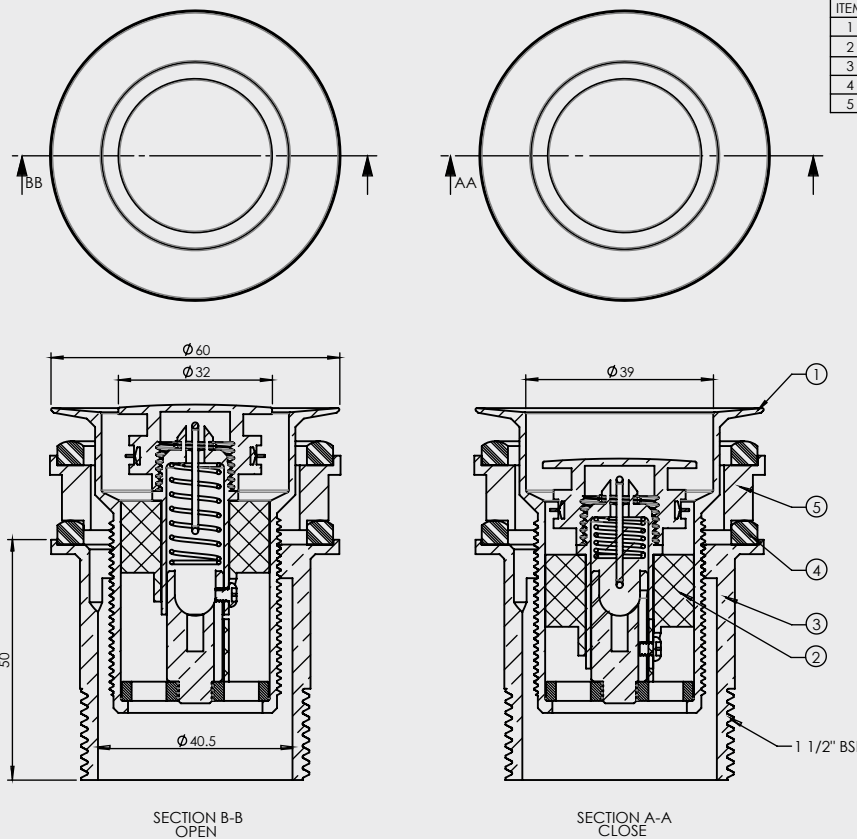

BASIN POP DOWN™ 40mm

PLUG & WASTES

- Suits basins with 32mm or 40mm outlet with or without overflow
- Innovative quick remove cartridge
- Lifetime replacement guarantee on cartridge
- World Wide Patent Granted or Pending
- Available in a range of finishes

CODE	OUTLET SIZE	FINISH	CARTON QTY
21801.01	40mm	Chrome	32

ITEM	PART No.	DESCRIPTION	QTY.
1	100206	FLANGE POP DOWN 60mm DIA	1
2	100024	POP DOWN VALVE WITH UPSIDE DOWN SPRING	1
3	100018	BACK NUT FOR POP DOWN 32mm	1
4	100219	POP DOWN DELUX WASHER	2
5	100056	SPACER FOR POP DOWN	1

Note:
 Spacer and additional washer to be used in low profile applications only.