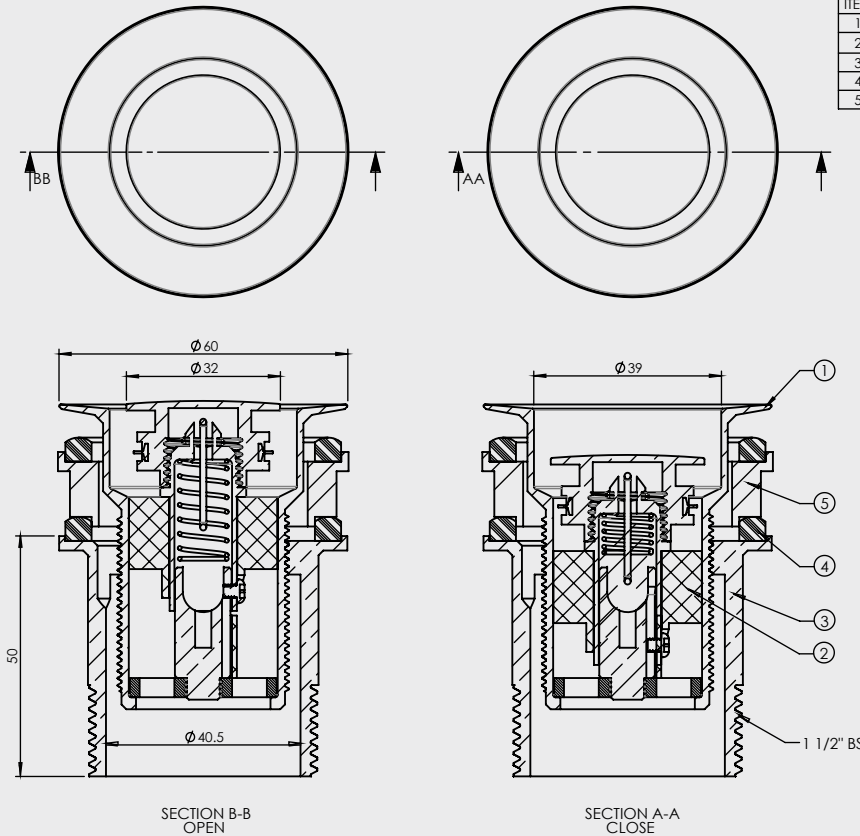

# BASIN POP DOWN™ 40mm

## PLUG & WASTES

- Suits basins with 32mm or 40mm outlet with or without overflow
- Innovative quick remove cartridge
- Lifetime replacement guarantee on cartridge
- World Wide Patent Granted or Pending
- Available in a range of finishes

CODE	OUTLET SIZE	FINISH	CARTON QTY
21801.01	40mm	Chrome	32

ITEM	PART No.	DESCRIPTION	QTY.
1	100206	FLANGE POP DOWN 40mm DIA	1
2	100024	POP DOWN VALVE WITH UPSIDE DOWN SPRING	1
3	100018	BACK NUT FOR POP DOWN 32mm	1
4	100219	POP DOWN DELUX WASHER	2
5	100056	SPACER FOR POP DOWN	1