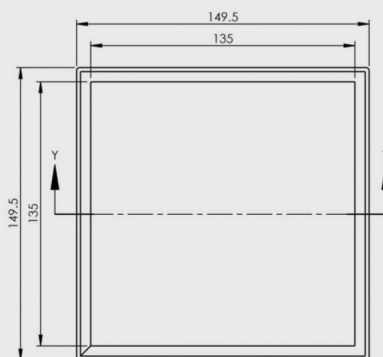

DELUXE SQUARE BERMUDA 100mm

FLOOR WASTES

- Available in other finishes
- Tile Insert: Brass
- Base: Brass
- Megaflex Base: A.B.S
- Standard Finish - Chrome

CODE	DESCRIPTION	OUTLET SIZE	FINISH	CTN QTY
11411.01	150x100mm Square Deluxe Reflections CP	100mm	Chrome	20
11421.01	150x100mm Square Deluxe Megaflex Reflections CP	100mm	Chrome	20
11422.01	150x100mm Square Deluxe Megaflex CP	100mm	Chrome	20

CODE	A	B	C	D
11411.01	150	102.8	34	N/A
11421.01	150	102.8	39	99
11422.01	150	102.8	39	99