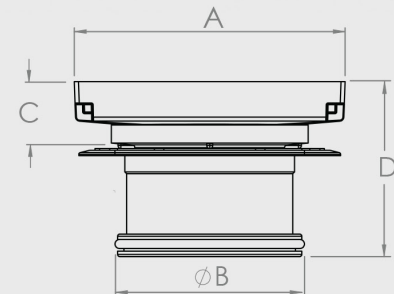

DELUXE SQUARE BERMUDA 100mm

FLOOR WASTES

- Available in other finishes
- Tile Insert: Brass
- Base: Brass
- Megaflex Base: A.B.S
- Standard Finish - Chrome

CODE	DESCRIPTION	OUTLET SIZE	FINISH	CTN QTY
11411.01	150x100mm Square Deluxe Reflections CP	100mm	Chrome	20
11421.01	150x100mm Square Deluxe Megaflex Reflections CP	100mm	Chrome	20
11422.01	150x100mm Square Deluxe Megaflex CP	100mm	Chrome	20

CODE	A	B	C	D
11411.01	150	102.8	34	N/A
11421.01	150	102.8	39	99
11422.01	150	102.8	39	99