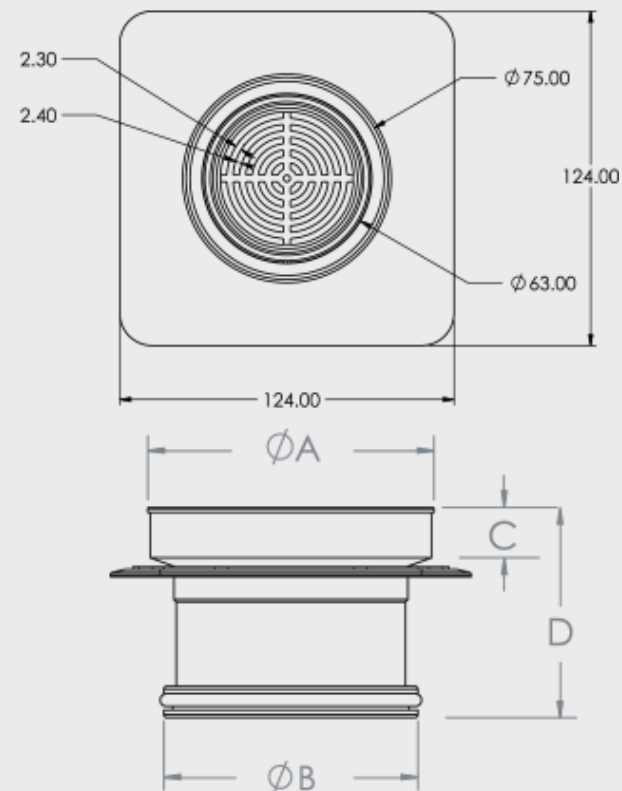

## FLOOR WASTES

- Available in other finishes
- Tile Insert: Brass
- Base: Brass
- Megaflex Base: A.B.S
- Standard Finish - Chrome

CODE	DESCRIPTION	OUTLET SIZE	FINISH	CTN QTY
11501.01	100mm Mega Flipper Round CP	100mm	Chrome	20
11502.01	80mm Mega Flipper Round CP	80mm	Chrome	20
11503.01	50mm Mega Flipper Round CP	50mm	Chrome	20
11511.01	100mm Mega Flipper Round on Square CP	100mm	Chrome	20

CODE	A	B	C	D
11501.01	115.0	102.0	23.5	86.0
11502.01	115.0	75.0	24.0	76.6
11503.01	115.0	52.2	24.8	61.3