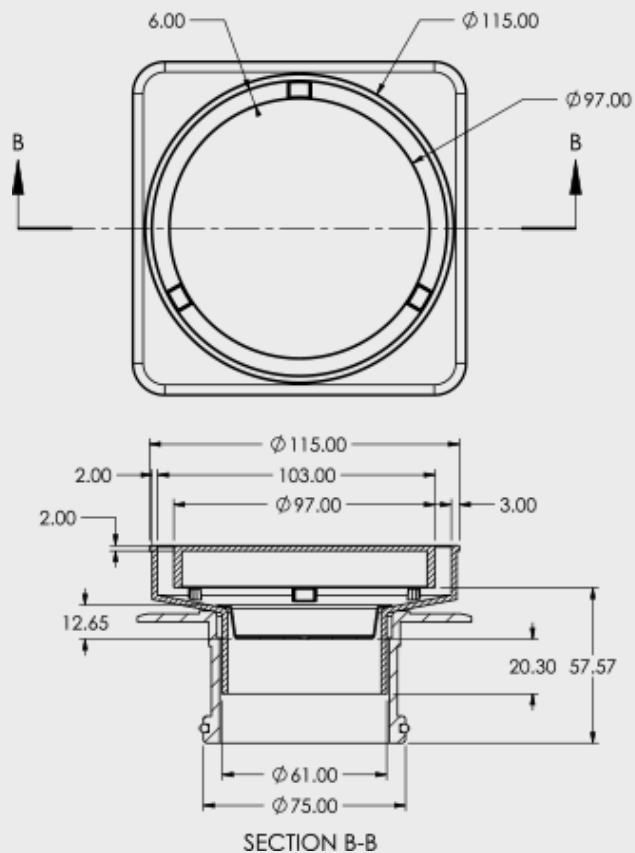

## FLOOR WASTES

- Available in other finishes
- Tile Insert: Brass
- Base: Brass
- Megaflex Base: A.B.S
- Standard Finish - Chrome

CODE	DESCRIPTION	OUTLET SIZE	FINISH	CTN QTY
11501.01	100mm Mega Flipper Round CP	100mm	Chrome	20
11502.01	80mm Mega Flipper Round CP	80mm	Chrome	20
11503.01	50mm Mega Flipper Round CP	50mm	Chrome	20
11511.01	100mm Mega Flipper Round on Square CP	100mm	Chrome	20

CODE	A	B	C	D
11501.01	115.0	102.0	23.5	86.0
11502.01	115.0	75.0	24.0	76.6
11503.01	115.0	52.2	24.8	61.3