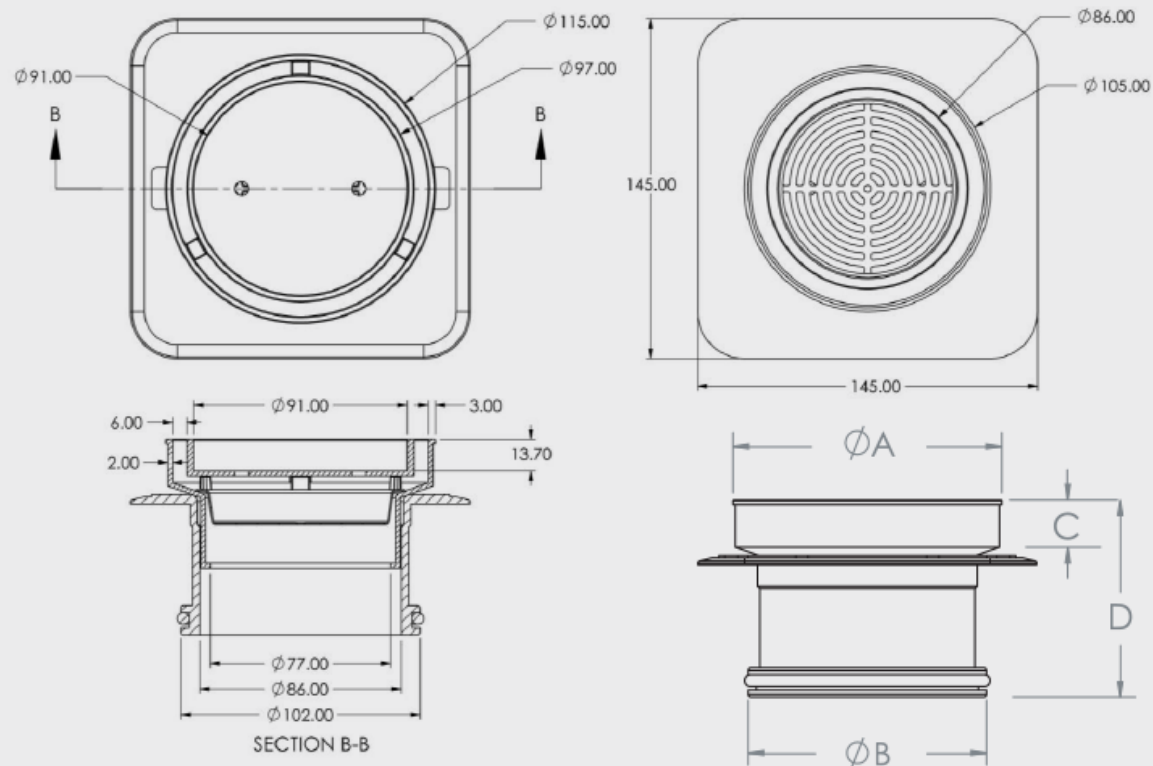

ROUND BERMUDA MEGA

FLOOR WASTES

- Available in other finishes
- Tile Insert: Brass
- Base: Brass
- Megaflex Base: A.B.S
- Standard Finish - Chrome

CODE	DESCRIPTION	OUTLET SIZE	FINISH	CTN QTY
11151.01	115x100mm Mega Round Bold w/ undercap CP	100mm	Chrome	20
11351.01	115x100mm Mega Round CP	100mm	Chrome	20
11352.01	115x80mm Mega Round CP	80mm	Chrome	20
11353.01	115x50mm Mega Round CP	50mm	Chrome	20

CODE	A	B	C	D
11151.01	115.0	102.0	22.0	81.7
11351.01	115.0	102.0	23.5	86.0
11352.01	115.0	75.0	24.0	76.6
11353.01	115.0	52.2	24.8	61.3