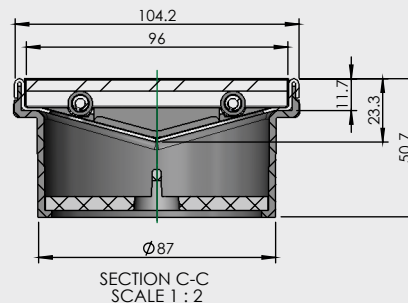

316 STAINLESS STEEL LONG AS YOU LIKE KIT

FLOOR WASTES

- Channel - 316SS
- Bar or Linear Grate - 316SS
- Outlet size - suits 100mm
- Brushed Stainless Steel

| CODE | DESCRIPTION | FINISH | QTY/CTN |
|----------|---|------------|---------|
| 13901.12 | 1200mm SS316 LAYL Kit with Bar Grate | Brushed SS | each |
| 13902.12 | 1200mm SS316 LAYL Kit with Linear Grate | Brushed SS | each |

KIT CONTAINS:

- 1 LONG GRATE ASSEMBLED (PN: 100195) (CONTAINS 100" T" BARS, 198 BUSHES, 2 SS316 THREADED RODS M6 APPROX 1200mm EACH, 2 M6 THIN NUTS SS316)
- 1 CHANNEL 1205mm (PN: 100193)
- 1 PLASTIC OUTLET (PN: 100188)
- 1 PLASTIC STRAINER (PN: 100197)
- 2 END COVERS (PN: 100190)
- 4 END CAPS (SOLF PVC)
- 1 DEBURRING TOOL
- 4 SS POP RIVETS and 4 SS WASHERS
- PACKAGING AS DRAWING 100199