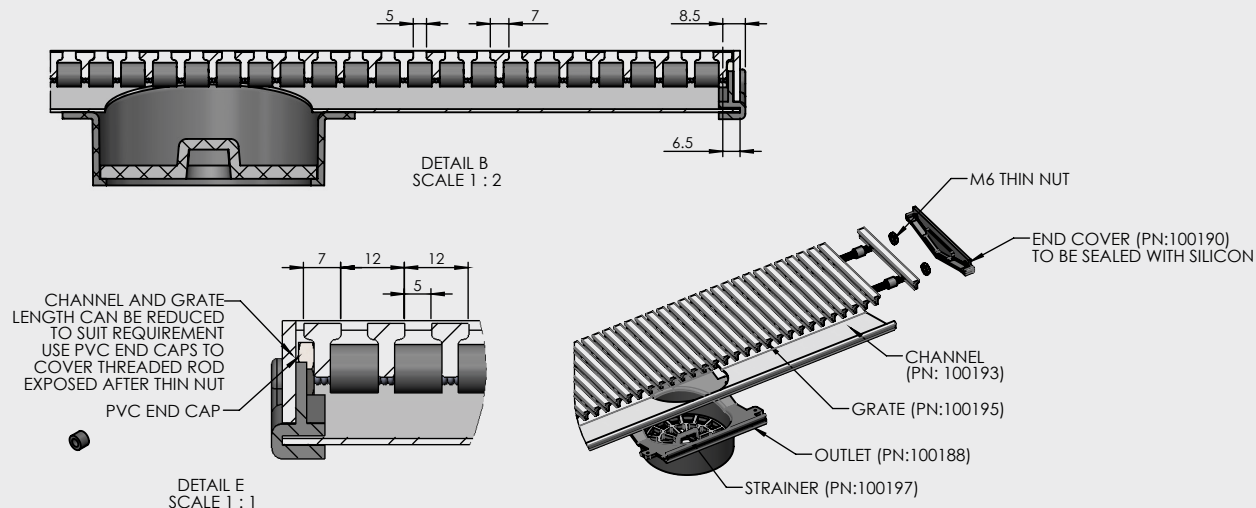

316 STAINLESS STEEL LONG AS YOU LIKE KIT

FLOOR WASTES

- Channel - 316SS
- Bar or Linear Grate - 316SS
- Outlet size - suits 100mm
- Brushed Stainless Steel

| CODE | DESCRIPTION | FINISH | QTY/CTN |
|----------|---|------------|---------|
| 13901.12 | 1200mm SS316 LAYL Kit with Bar Grate | Brushed SS | each |
| 13902.12 | 1200mm SS316 LAYL Kit with Linear Grate | Brushed SS | each |

KIT CONTAINS:

- 1 LONG GRATE ASSEMBLED (PN: 100195) (CONTAINS 100" T" BARS, 198 BUSHES, 2 SS316 THREADED RODS M6 APPROX 1200mm EACH, 2 M6 THIN NUTS SS316)
- 1 CHANNEL 1205mm (PN: 100193)
- 1 PLASTIC OUTLET (PN: 100188)
- 1 PLASTIC STRAINER (PN: 100197)
- 2 END COVERS (PN: 100190)
- 4 END CAPS (SOLF PVC)
- 1 DEBURRING TOOL
- 4 SS POP RIVETS and 4 SS WASHERS
- PACKAGING AS DRAWING 100199