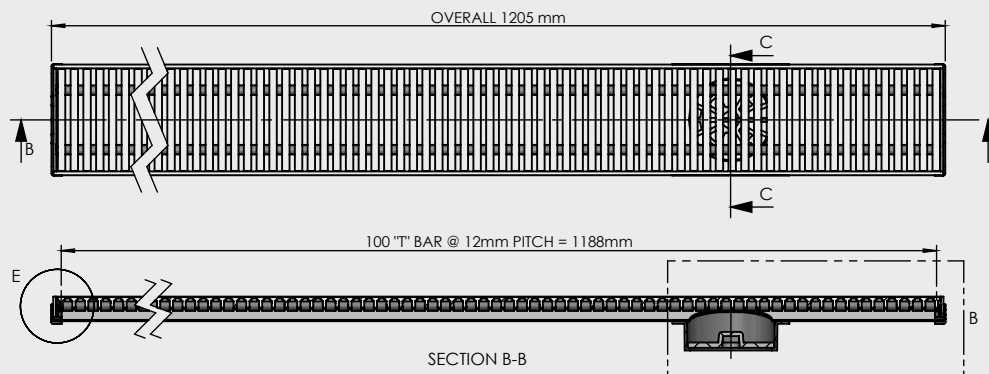

316 STAINLESS STEEL LONG AS YOU LIKE KIT

FLOOR WASTES

- Channel - 316SS
- Bar or Linear Grate - 316SS
- Outlet size - suits 100mm
- Brushed Stainless Steel

| CODE | DESCRIPTION | FINISH | QTY/CTN |
|----------|---|------------|---------|
| 13901.12 | 1200mm SS316 LAYL Kit with Bar Grate | Brushed SS | each |
| 13902.12 | 1200mm SS316 LAYL Kit with Linear Grate | Brushed SS | each |

KIT CONTAINS:

- 1 LONG GRATE ASSEMBLED (PN: 100195) (CONTAINS 100" T" BARS, 198 BUSHES, 2 SS316 THREADED RODS M6 APPROX 1200mm EACH, 2 M6 THIN NUTS SS316)
- 1 CHANNEL 1205mm (PN: 100193)
- 1 PLASTIC OUTLET (PN: 100188)
- 1 PLASTIC STRAINER (PN: 100197)
- 2 END COVERS (PN: 100190)
- 4 END CAPS (SOLF PVC)
- 1 DEBURRING TOOL
- 4 SS POP RIVETS and 4 SS WASHERS
- PACKAGING AS DRAWING 100199