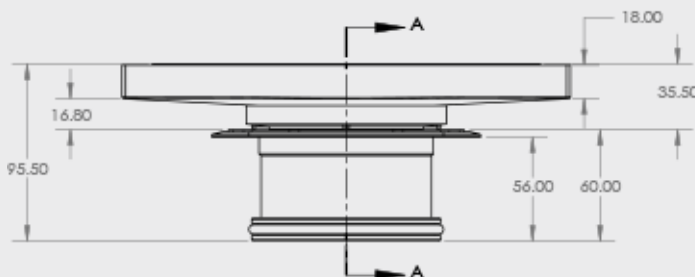

TRIANGLE BERMUDA MEGA

FLOOR WASTES

- Available in other finishes
- Tile Insert: Brass
- Base: Brass
- Megaflex Base: A.B.S
- Standard Finish - Chrome

CODE	DESCRIPTION	OUTLET SIZE	FINISH	CTN QTY
11701.01	175x100mm Mega Triangle CP	100mm	Chrome	20
11702.01	175x80mm Mega Triangle CP	80mm	Chrome	20

CODE	A	B	C	D
11701.01	248.5	102.0	18.0	95.5
11702.01	248.5	75.0	18.0	82.0