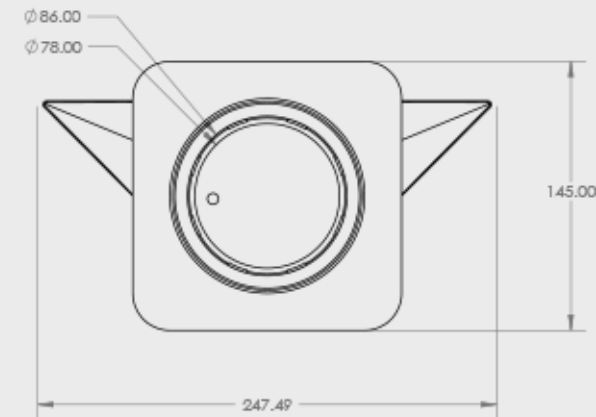

TRIANGLE BERMUDA MEGA

FLOOR WASTES

- Available in other finishes
- Tile Insert: Brass
- Base: Brass
- Megaflex Base: A.B.S
- Standard Finish - Chrome

CODE	DESCRIPTION	OUTLET SIZE	FINISH	CTN QTY
11701.01	175x100mm Mega Triangle CP	100mm	Chrome	20
11702.01	175x80mm Mega Triangle CP	80mm	Chrome	20

CODE	A	B	C	D
11701.01	248.5	102.0	18.0	95.5
11702.01	248.5	75.0	18.0	82.0