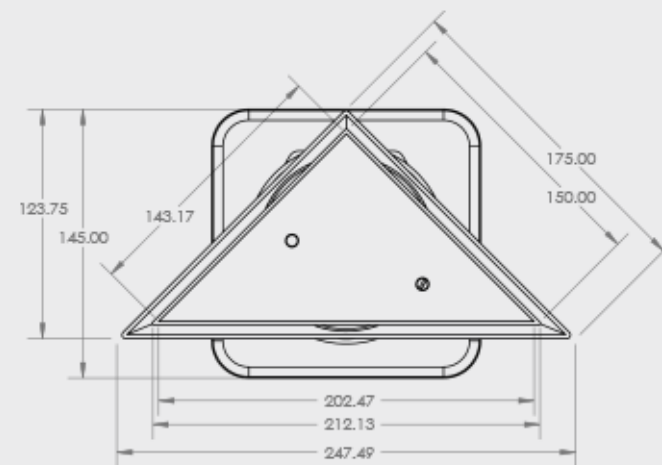

TRIANGLE BERMUDA MEGA

FLOOR WASTES

- Available in other finishes
- Tile Insert: Brass
- Base: Brass
- Megaflex Base: A.B.S
- Standard Finish - Chrome

CODE	DESCRIPTION	OUTLET SIZE	FINISH	CTN QTY
11701.01	175x100mm Mega Triangle CP	100mm	Chrome	20
11702.01	175x80mm Mega Triangle CP	80mm	Chrome	20

CODE	A	B	C	D
11701.01	248.5	102.0	18.0	95.5
11702.01	248.5	75.0	18.0	82.0