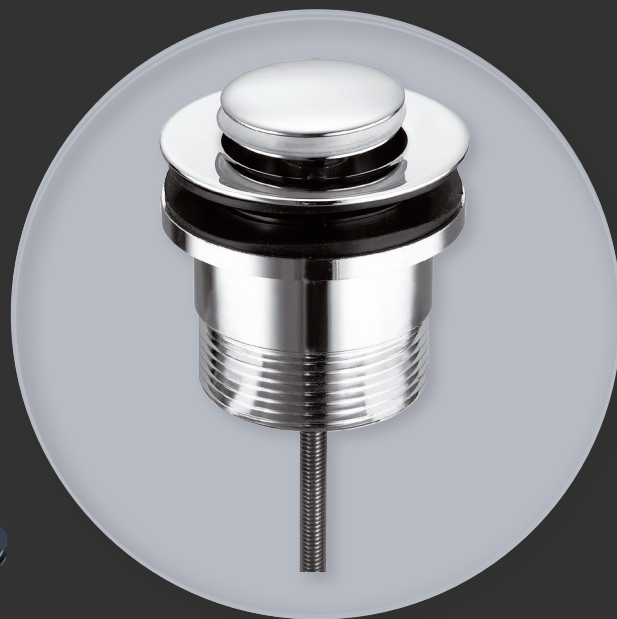

Bounty Brassware Universal Pop Up Waste

Quattro

Product code: 21705

- ✓ 2 piece pop up waste for overflow and non-overflow basins
- ✓ 4 in 1 waste – suits 32mm or 40mm with or without overflow
- ✓ Integrated pop up plug
- ✓ Minimises inventory – stock only one pop up plug and waste
- ✓ One product fits most applications

Finishes now available

.01 Chrome

.06 Brushed Nickel

.23 Brushed Gold

.25 Matt Black

More Plug & Wastes by **Bounty Brassware**

21101
32x70mm P&W with
Deluxe Plug

21110
32x70mm P&W with
Deluxe Plug W/OF

21131
40x70mm P&W with
Deluxe Plug

21141
40x70mm P&W with
Deluxe Plug W/OF

21755
32/40mm Pop Up
Mushroom Quattro

Visit www.bountybrassware.com.au to see a great range of designer floor wastes by Bounty Brassware.