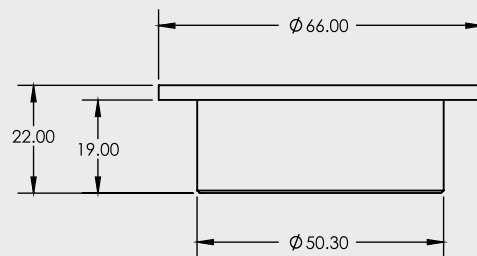

50mm ROUND FLOOR WASTE

STANDARD FLOOR WASTES

- 316 Stainless Steel
- Available in Round or Square
- 50mm Connection

| CODE | OUTLET SIZE | FINISH | CARTON QTY |
|----------|-------------|-------------|------------|
| 13105.12 | 50mm | Polished SS | 100 |