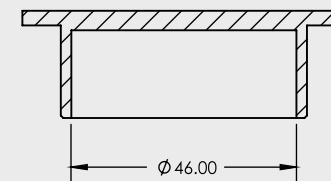

50mm ROUND FLOOR WASTE

STANDARD FLOOR WASTES

- 316 Stainless Steel
- Available in Round or Square
- 50mm Connection

| CODE | OUTLET SIZE | FINISH | CARTON QTY |
|----------|-------------|-------------|------------|
| 13105.12 | 50mm | Polished SS | 100 |