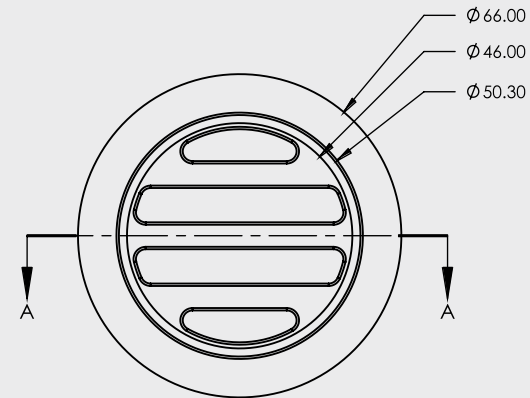

50mm ROUND FLOOR WASTE

STANDARD FLOOR WASTES

- 316 Stainless Steel
- Available in Round or Square
- 50mm Connection

| CODE | OUTLET SIZE | FINISH | CARTON QTY |
|----------|-------------|-------------|------------|
| 13105.12 | 50mm | Polished SS | 100 |