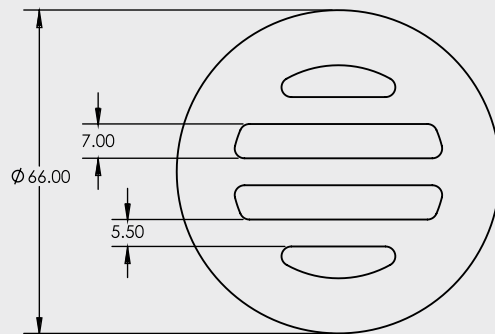

50mm ROUND FLOOR WASTE

STANDARD FLOOR WASTES

- 316 Stainless Steel
- Available in Round or Square
- 50mm Connection

| CODE | OUTLET SIZE | FINISH | CARTON QTY |
|----------|-------------|-------------|------------|
| 13105.12 | 50mm | Polished SS | 100 |