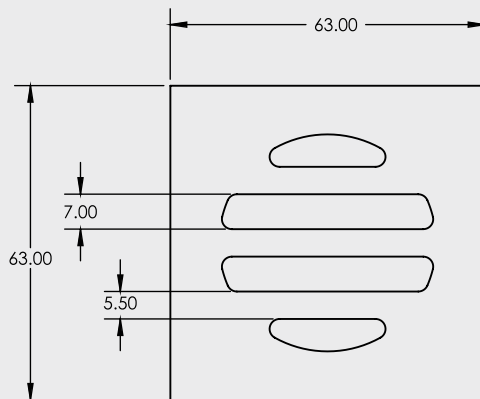

50mm SQUARE FLOOR WASTE

STANDARD FLOOR WASTES

- 316 Stainless Steel
- Available in Round or Square
- 50mm Connection

CODE	OUTLET SIZE	FINISH	CARTON QTY
13206.12	50mm	Polished SS	100

SECTION A-A