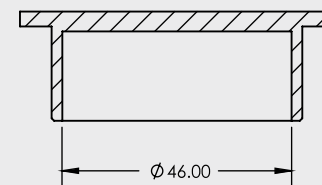

50mm SQUARE FLOOR WASTE

STANDARD FLOOR WASTES

- 316 Stainless Steel
- Available in Round or Square
- 50mm Connection

CODE	OUTLET SIZE	FINISH	CARTON QTY
13206.12	50mm	Polished SS	100

SECTION A-A