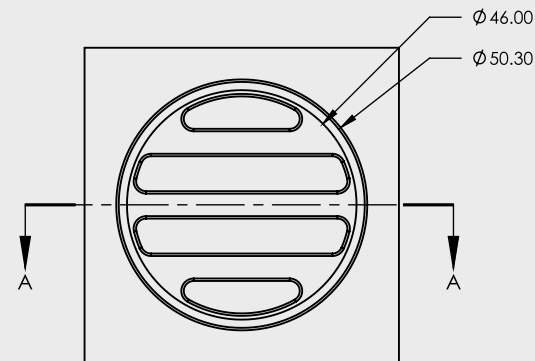

50mm SQUARE FLOOR WASTE

STANDARD FLOOR WASTES

- 316 Stainless Steel
- Available in Round or Square
- 50mm Connection

CODE	OUTLET SIZE	FINISH	CARTON QTY
13206.12	50mm	Polished SS	100

SECTION A-A