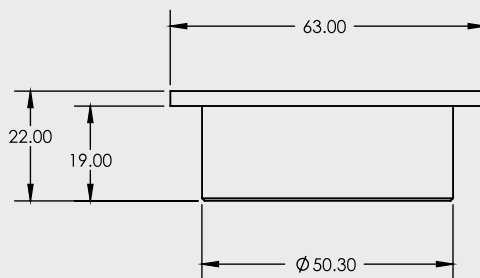

50mm SQUARE FLOOR WASTE

STANDARD FLOOR WASTES

- 316 Stainless Steel
- Available in Round or Square
- 50mm Connection

CODE	OUTLET SIZE	FINISH	CARTON QTY
13206.12	50mm	Polished SS	100

SECTION A-A