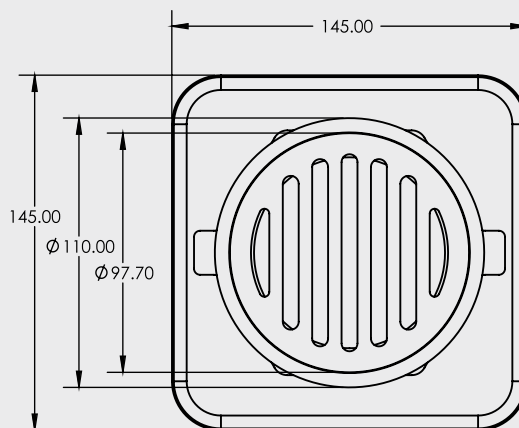

100mm ROUND FLOOR WASTE

MEGAFLEX FLOOR GRATE

- Available in other finishes
- Tile Insert: Brass
- Base: Brass
- Megaflex Base: A.B.S
- Standard Finish - Chrome

CODE	DESCRIPTION	OUTLET SIZE	FINISH	CTN QTY
13401.12	100mm Round Mega SS Polished	100mm	Polished SS	20
13402.12	100mm Square Mega SS Polished	100mm	Polished SS	20