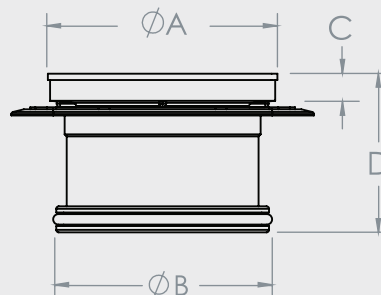

100mm ROUND FLOOR WASTE

MEGAFLEX FLOOR GRATE

- Available in other finishes
- Tile Insert: Brass
- Base: Brass
- Megaflex Base: A.B.S
- Standard Finish - Chrome

CODE	DESCRIPTION	OUTLET SIZE	FINISH	CTN QTY
13401.12	100mm Round Mega SS Polished	100mm	Polished SS	20
13402.12	100mm Square Mega SS Polished	100mm	Polished SS	20