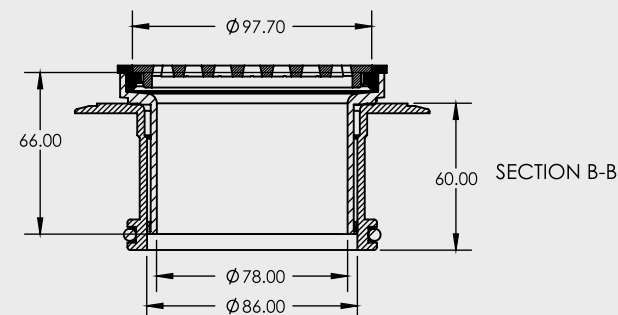

100mm ROUND FLOOR WASTE

MEGAFLEX FLOOR GRATE

- Available in other finishes
- Tile Insert: Brass
- Base: Brass
- Megaflex Base: A.B.S
- Standard Finish - Chrome

CODE	DESCRIPTION	OUTLET SIZE	FINISH	CTN QTY
13401.12	100mm Round Mega SS Polished	100mm	Polished SS	20
13402.12	100mm Square Mega SS Polished	100mm	Polished SS	20

CODE	A	B	C	D
13401.01	110	102	13	76
13402.01	110	102	13	76