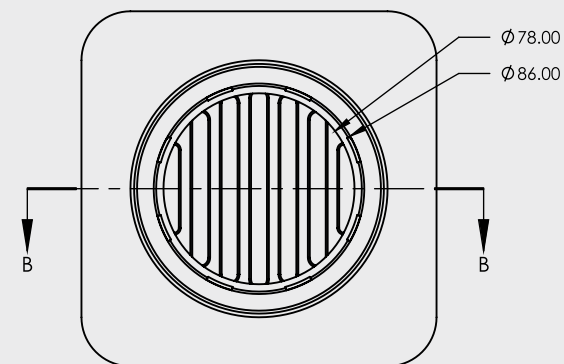

100mm ROUND FLOOR WASTE

MEGAFLEX FLOOR GRATE

- Available in other finishes
- Tile Insert: Brass
- Base: Brass
- Megaflex Base: A.B.S
- Standard Finish - Chrome

CODE	DESCRIPTION	OUTLET SIZE	FINISH	CTN QTY
13401.12	100mm Round Mega SS Polished	100mm	Polished SS	20
13402.12	100mm Square Mega SS Polished	100mm	Polished SS	20