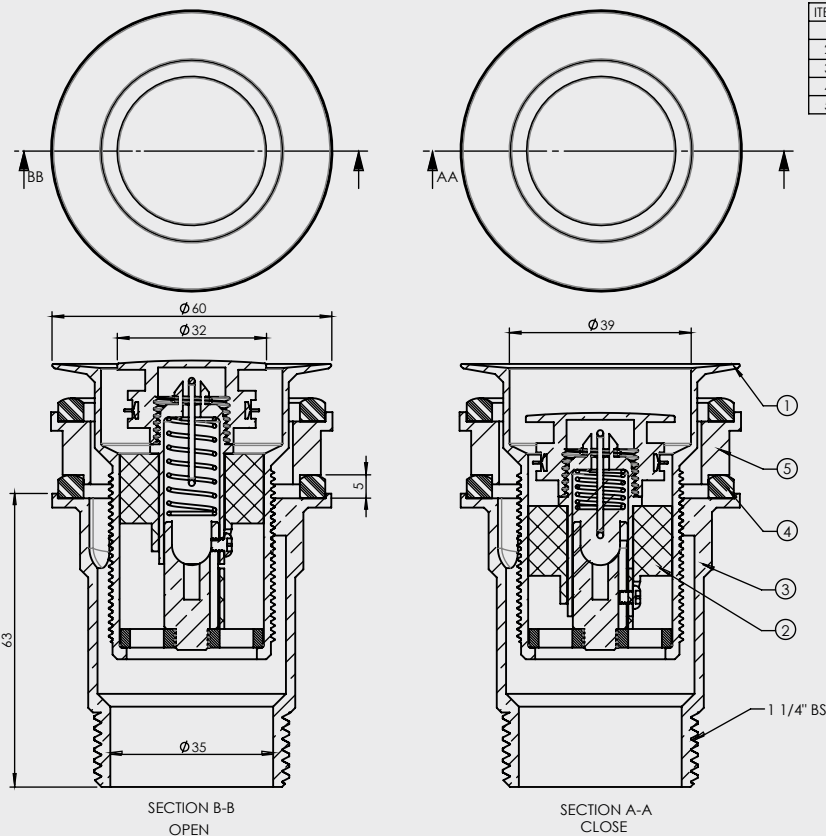

BASIN POP DOWN[®] 32mm

PLUG & WASTES

- Suits basins with 32mm or 40mm outlet with or without overflow
- Innovative quick remove cartridge
- Lifetime replacement guarantee on cartridge
- World Wide Patent Granted or Pending
- Available in a range of finishes

| CODE | OUTLET SIZE | FINISH | CARTON QTY |
|----------|-------------|--------|------------|
| 21800.01 | 32mm | Chrome | 32 |

| ITEM | PART No. | DESCRIPTION | QTY. |
|------|----------|--|------|
| 1 | 100206 | FLANGE POP DOWN 60mm DIA | 1 |
| 2 | 100024 | POP DOWN VALVE WITH UPSIDE DOWN SPRING | 1 |
| 3 | 100050 | BACK NUT FOR POP DOWN 32mm | 1 |
| 4 | 100219 | POP DOWN DELUX WASHER | 2 |
| 5 | 100056 | SPACER FOR POP DOWN | 1 |

NOTE:
PRODUCT TO BE PACK IN PLASTIC BAG
THEN INDIVIDUAL CARTON.

ISO VIEW