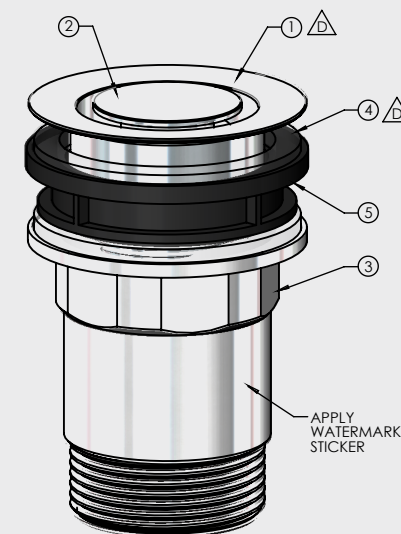

BASIN POP DOWN[®] 32mm

PLUG & WASTES

- Suits basins with 32mm or 40mm outlet with or without overflow
- Innovative quick remove cartridge
- Lifetime replacement guarantee on cartridge
- World Wide Patent Granted or Pending
- Available in a range of finishes

| CODE | OUTLET SIZE | FINISH | CARTON QTY |
|----------|-------------|--------|------------|
| 21800.01 | 32mm | Chrome | 32 |

| ITEM | PART No. | DESCRIPTION | QTY. |
|------|----------|--|------|
| 1 | 100206 | FLANGE POP DOWN 60mm DIA | 1 |
| 2 | 100024 | POP DOWN VALVE WITH UPSIDE DOWN SPRING | 1 |
| 3 | 100050 | BACK NUT FOR POP DOWN 32mm | 1 |
| 4 | 100219 | POP DOWN DELUX WASHER | 2 |
| 5 | 100056 | SPACER FOR POP DOWN | 1 |

NOTE:
PRODUCT TO BE PACK IN PLASTIC BAG
THEN INDIVIDUAL CARTON.

ISO VIEW