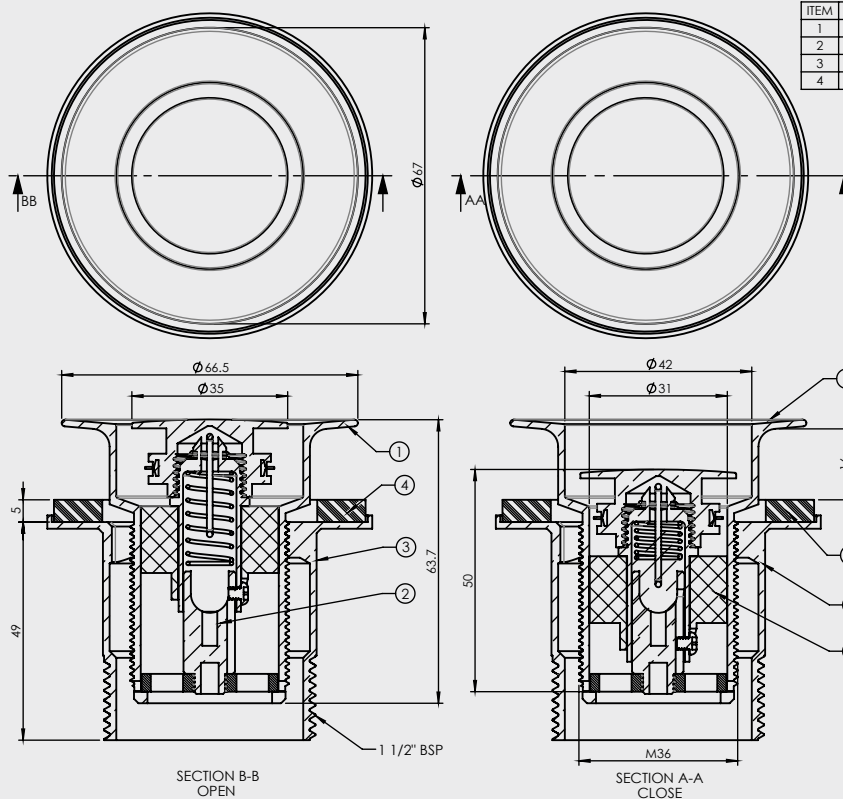

# BATH POP DOWN<sup>®</sup> OVERFLOW 40mm

PLUG & WASTES

CODE	OUTLET SIZE	FINISH	CARTON QTY
21812.01	40mm	Chrome	20

ITEM	PART No.	DESCRIPTION	QTY.
1	100291	FLANGE BATH POP DOWN WITH OVERFLOW	1
2	100084	POP DOWN VALVE WITH UPSIDE DOWN SPRING	1
3	100292	BACK NUT BATH POP DOWN WITH OVERFLOW	1
4	100082	RUBBER WASHER	1