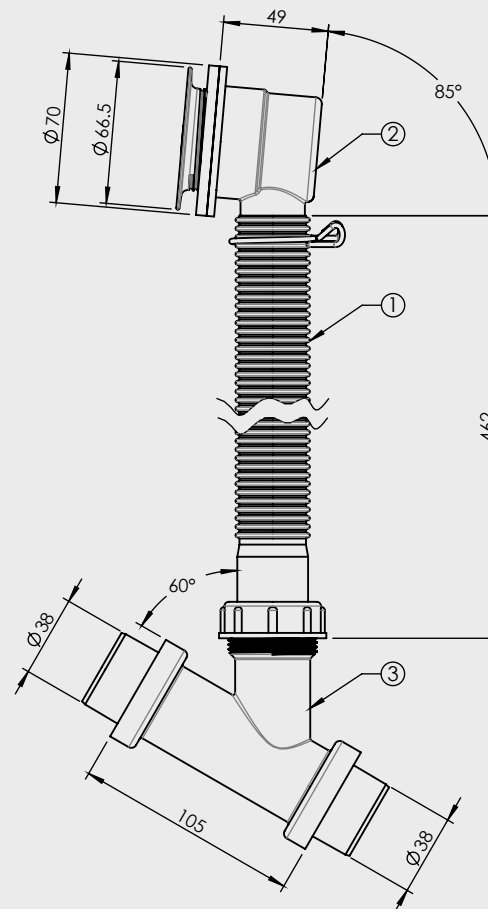

POP DOWN[®] BATH OVERFLOW KIT CP

(For the 21831)

CODE	OUTLET SIZE	FINISH	CARTON QTY
21832.01	40mm	Chrome	10

21832
(TO BE USED WITH 21831 ONLY)