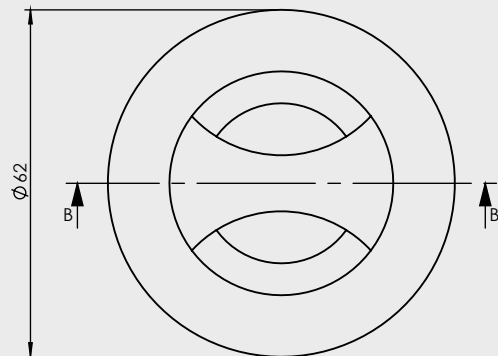

P&W ANTI VANDAL/ CONSTANT FLOW SS316 40mm

PLUG & WASTES

- Commercial Grade 316 Stainless Steel
- Anti vandle (great for residential or commercial use)
- Innovative plug design
- Multiple installation applications. (32/40 with and without overflow)
- Durable

CODE	OUTLET SIZE	FINISH	CARTON QTY
24201.12	40mm	316 St/Steel	20

SECTION B-B

ITEM	PART No.	DESCRIPTION	QTY.
1	100251	FLANGE FOR ANTI VANDAL WASTE SS316	1
2	100252	P&W ANTI VANDAL SS316 BACK NUT	1
3	100250	P&W ANTI VANDAL SS316 CENTER	1
4	100019	RUBBER WASHER 56.5x46.5x4	1
5	100277	VANDAL WASTE PLUG	1