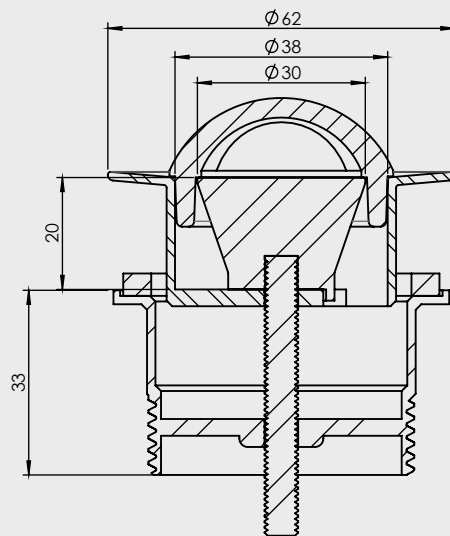

P&W ANTI VANDAL/ CONSTANT FLOW SS316 40mm

PLUG & WASTES

- Commercial Grade 316 Stainless Steel
- Anti vandle (great for residential or commercial use)
- Innovative plug design
- Multiple installation applications. (32/40 with and without overflow)
- Durable

CODE	OUTLET SIZE	FINISH	CARTON QTY
24201.12	40mm	316 St/Steel	20

SECTION B-B

ITEM	PART No.	DESCRIPTION	QTY.
1	100251	FLANGE FOR ANTI VANDAL WASTE SS316	1
2	100252	P&W ANTI VANDAL SS316 BACK NUT	1
3	100250	P&W ANTI VANDAL SS316 CENTER	1
4	100019	RUBBER WASHER 56.5x46.5x4	1
5	100277	VANDAL WASTE PLUG	1